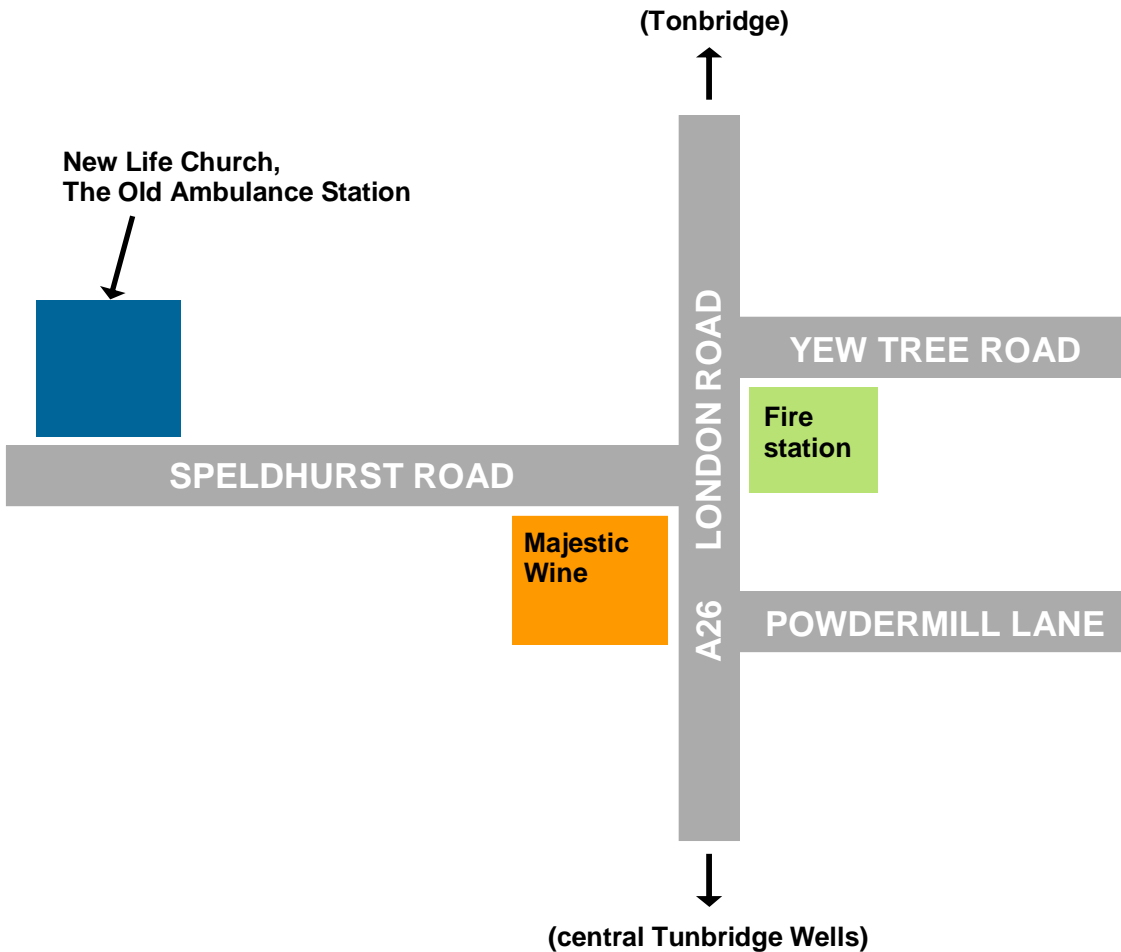

The English Project

We meet on Wednesdays between 4:00pm and 7:00pm at The Old Ambulance Station.

Directions from central Tunbridge Wells:

- Follow the A26 through Tunbridge Wells heading towards Southborough and Tonbridge
- Eventually you will pass the Tunbridge Wells Sports Centre (on your left) and the Cross Keys pub (on your right)
- At the next traffic lights turn left (just after the Majestic Wine store) onto Speldhurst Road
- After approximately 300 yards you will see New Life Church on your right.

Directions from Tonbridge and Southborough:

- Follow the A26 through Southborough heading towards Tunbridge Wells
- Pass Tesco Express (on your left)
- Immediately after you pass the fire station (on your left) turn right at the traffic lights onto Speldhurst Road (just before the Majestic Wine store)
- After approximately 300 yards you will see New Life Church on your right.

*Pressing into
heaven's culture*

The English Project

c/o New Life Church Office, The Old Ambulance Station, Speldhurst Road, Tunbridge Wells TN4 0JA
T: 01892 687050. E: english@newlifechurchonline.co.uk

Registered Charity Number: 1022370