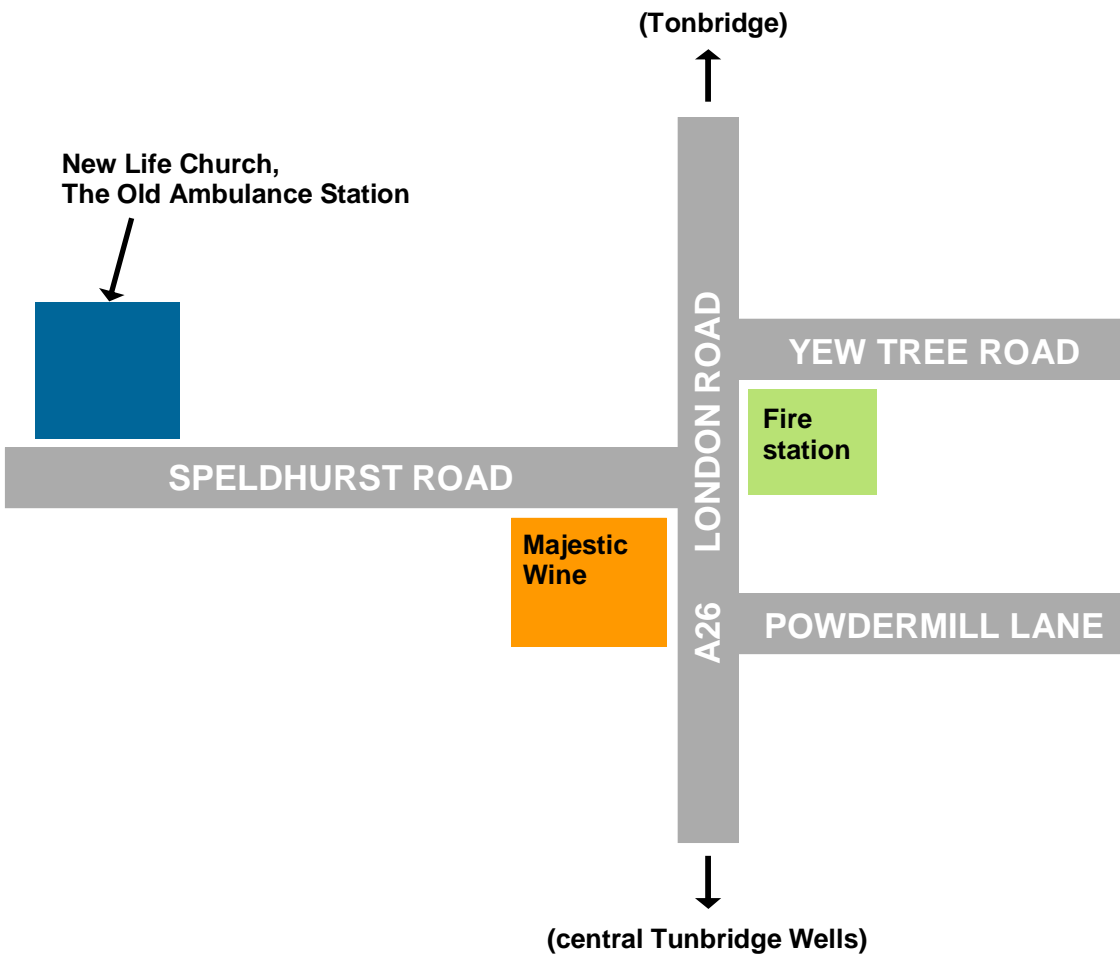

New Life Church Tunbridge Wells

Pressing into
heaven's culture

On Sundays we meet at The Old Ambulance Station at 10:00am.

Directions from central Tunbridge Wells:

- Follow the A26 through Tunbridge Wells heading towards Southborough and Tonbridge
- Eventually you will pass the Tunbridge Wells Sports Centre (on your left) and the Cross Keys pub (on your right)
- At the next traffic lights turn left (just after the Majestic Wine store) onto Speldhurst Road
- After approximately 300 yards you will see New Life Church on your right.

Directions from Tonbridge and Southborough:

- Follow the A26 through Southborough heading towards Tunbridge Wells
- Pass Tesco Express (on your left)
- Immediately after you pass the fire station (on your left) turn right at the traffic lights onto Speldhurst Road (just before the Majestic Wine store)
- After approximately 300 yards you will see New Life Church on your right.