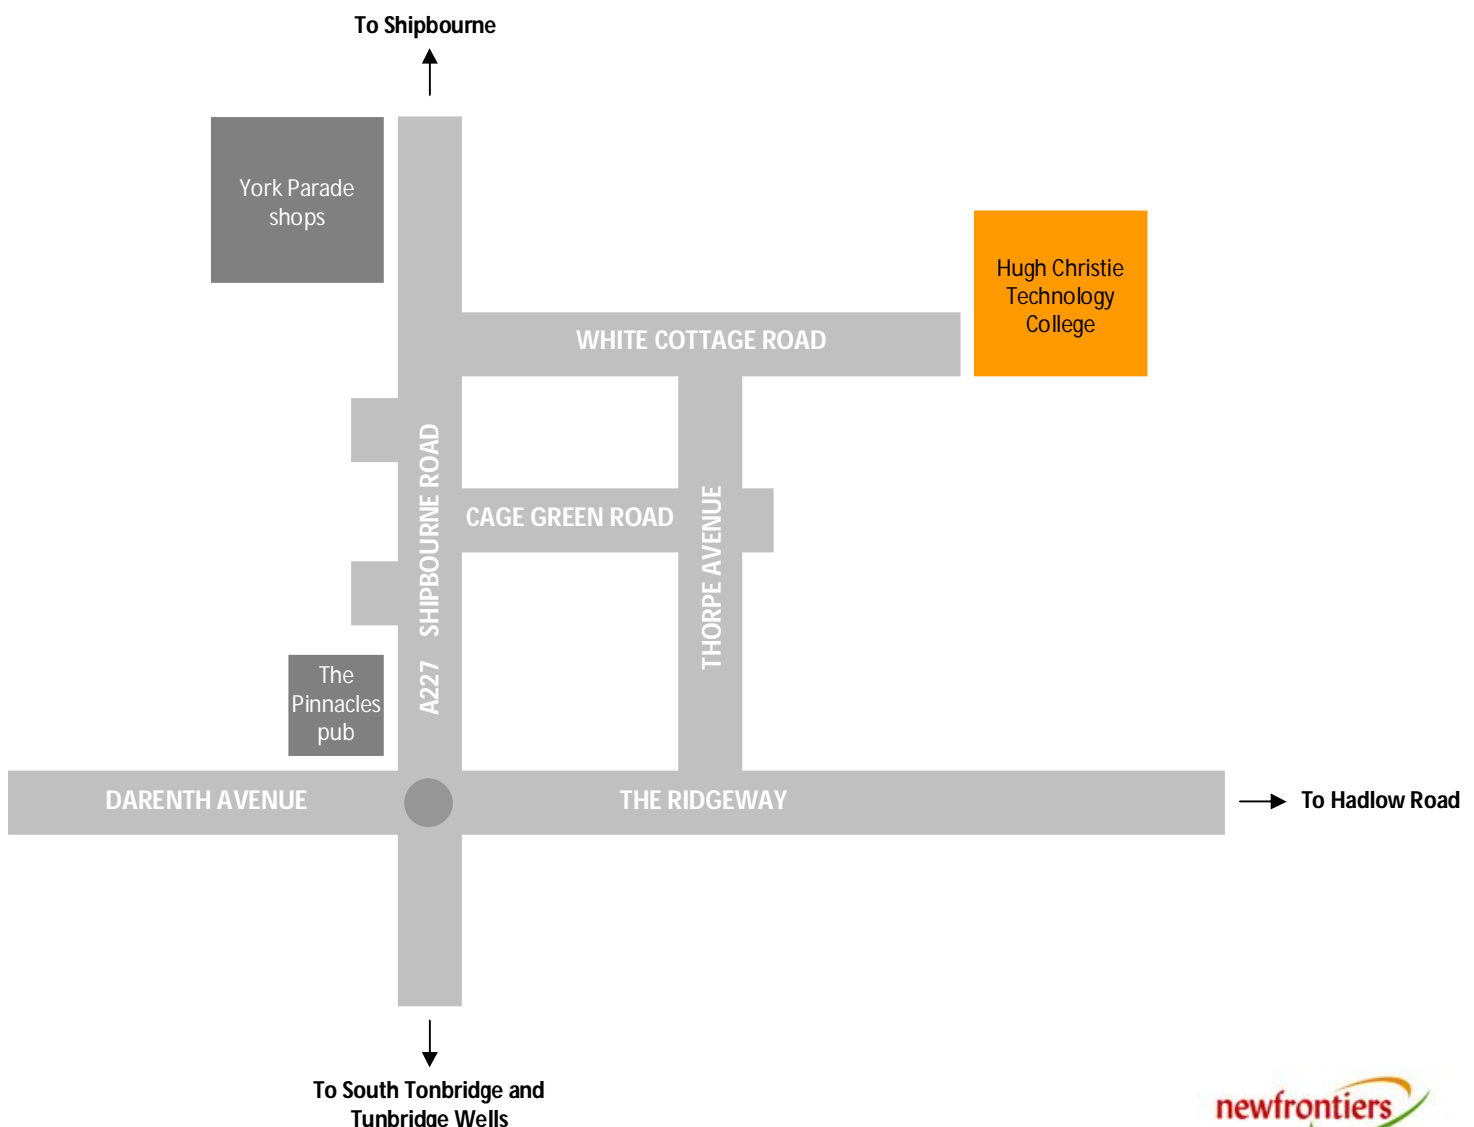

New Life Church Tonbridge

New Life Church Office, The Old Ambulance Station, Speldhurst Road, Tunbridge Wells, Kent TN4 0JA
T: 01892 687050 E: info@newlifecyclechurchonline.co.uk W: www.newlifecyclechurchonline.co.uk

Registered Charity Number: 1022370